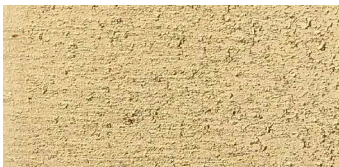

FLAGSTONE PAVER

Concrete Pavers • Stone Pavers • Tiles • Garden Walls & Edging
Retaining Walls • Concrete Sleepers • Concrete Blocks • Wall Cladding

FLAGSTONE PAVERS

FEATURES

- Easy to install
- Traditional smooth texture
- Free samples available

COLOUR RANGE*

Oatmeal

Sunstone

Terracotta

Sunset Glow

Biscuit Blend

Port Blend

Charcoal